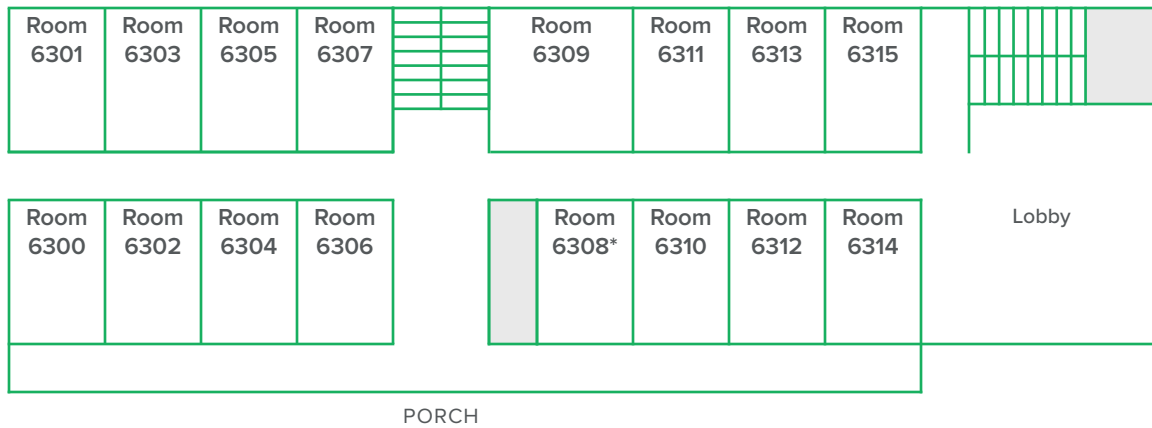

3RD FLOOR – 81 PERSON CAPACITY

16 ROOMS – 18 TWIN BUNKS, 15 TWIN/FULL BUNKS

* telephone service available

bedding for bunk beds is provided at the foot of the bed

6300: twin bunk _____
twin/full bunk _____

6302: twin bunk _____
twin/full bunk _____

6304: twin bunk _____
twin/full bunk _____

6306: twin bunk _____
twin/full bunk _____

6308: twin bunk _____
twin/full bunk _____

6310: twin bunk _____
twin/full bunk _____

6312: twin bunk _____
twin/full bunk _____

6314: twin bunk _____
twin/full bunk _____

6301: twin bunk _____
twin/full bunk _____

6303: twin bunk _____
twin/full bunk _____

6305: twin bunk _____
twin/full bunk _____

6307: twin bunk _____
twin/full bunk _____

6309: twin bunk _____
twin bunk _____
twin bunk _____

6311: twin bunk _____
twin/full bunk _____

6313: twin bunk _____
twin/full bunk _____

6315: twin bunk _____
twin/full bunk _____