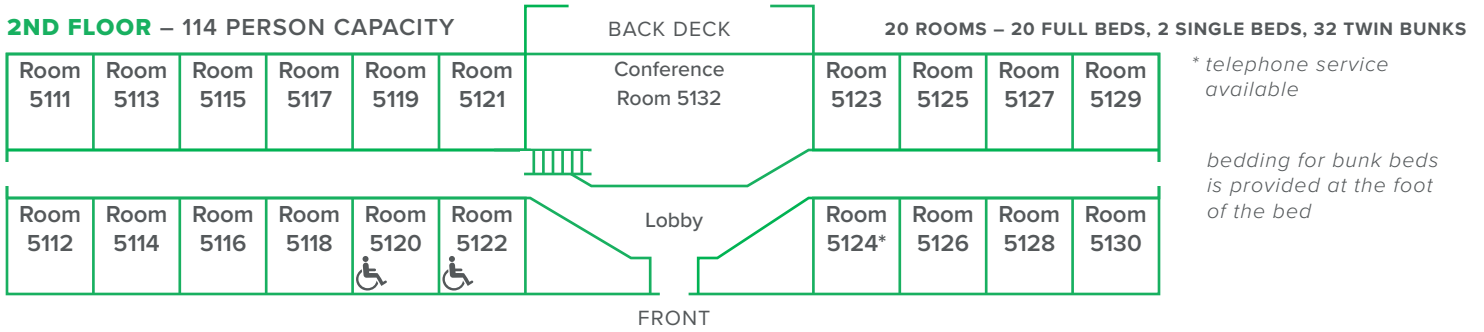

	twin bunk	_____

	twin bunk	_____

5110:	full bed	_____

	twin bunk	_____

	twin bunk	_____

Rocky Ridge

2 floors with 174 total capacity

2ND FLOOR – 114 PERSON CAPACITY

20 ROOMS – 20 FULL BEDS, 2 SINGLE BEDS, 32 TWIN BUNKS

* telephone service available

bedding for bunk beds is provided at the foot of the bed

5111: full bed _____

 twin bunk _____

 twin bunk _____

5118: full bed _____