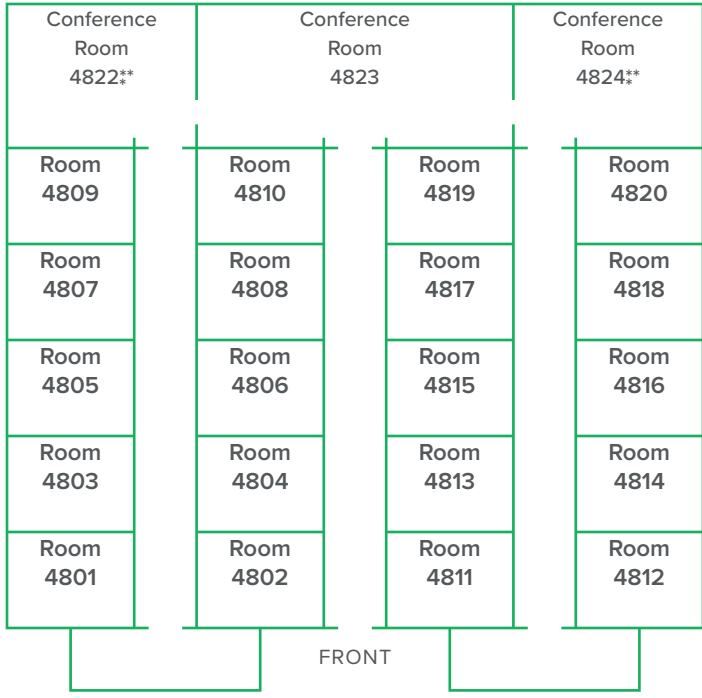

Twin Lodge 1 floor with 80 total capacity

1ST FLOOR – 80 PERSON CAPACITY

20 ROOMS – 20 TWIN BUNKS, 20 FULL BEDS

** these conference rooms have permanent seating areas of couches, chairs, and tables as well as a kitchen area

* telephone service available
bedding for bunk beds is provided at the foot of the bed

- 4801: full bed _____
  twin bunk _____
- 4802: full bed _____
  twin bunk _____
- 4803: full bed _____
  twin bunk _____
- 4804: full bed _____
  twin bunk _____
- 4805: full bed _____
  twin bunk _____
- 4806: full bed _____
  twin bunk _____
- 4807: full bed _____
  twin bunk _____
- 4808: full bed _____
  twin bunk _____

- 4809: full bed _____
  twin bunk _____
- 4810: full bed _____
  twin bunk _____
- 4811: full bed _____
  twin bunk _____
- 4812: full bed _____
  twin bunk _____
- 4813: full bed _____
  twin bunk _____
- 4814: full bed _____
  twin bunk _____
- 4815: full bed _____
  twin bunk _____
- 4816: full bed _____
  twin bunk _____
- 4817: full bed _____
  twin bunk _____
- 4818: full bed _____
  twin bunk _____
- 4819: full bed _____
  twin bunk _____
- 4820: full bed _____
  twin bunk _____