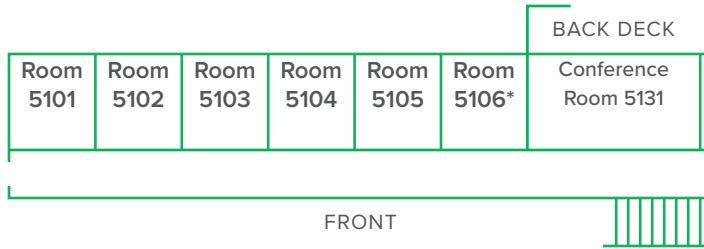

Rocky Ridge 2 floors with 174 total capacity

1ST FLOOR – 60 PERSON CAPACITY

10 ROOMS – 10 FULL BEDS, 20 TWIN BUNKS

** telephone service available*

bedding for bunk beds is provided at the foot of the bed

5101:	full bed	_____