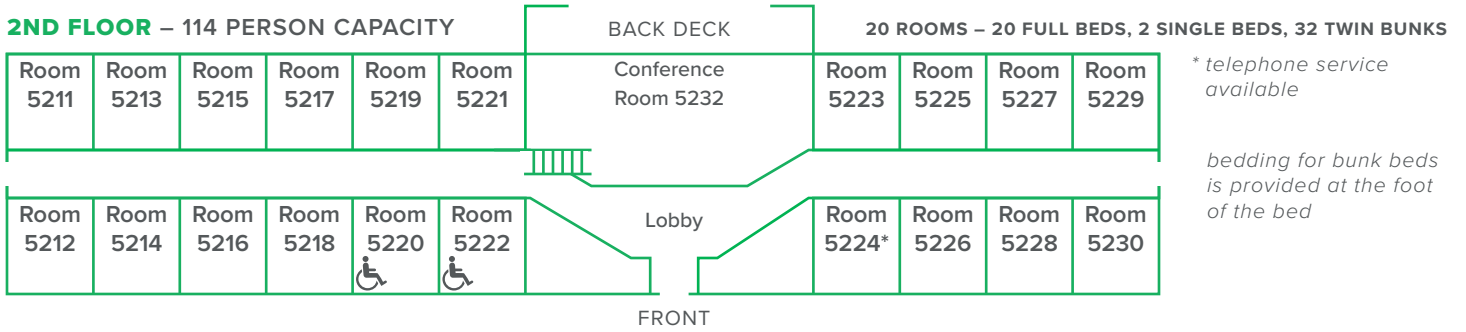

 twin bunk _____

5207: full bed _____

 twin bunk _____

 twin bunk _____

5208: full bed _____

 twin bunk _____

 twin bunk _____

5209: full bed _____

 twin bunk _____

 twin bunk _____

5210: full bed _____

 twin bunk _____

 twin bunk _____

Mountain Ridge

2 floors with 174 total capacity

2ND FLOOR – 114 PERSON CAPACITY

20 ROOMS – 20 FULL BEDS, 2 SINGLE BEDS, 32 TWIN BUNKS

* telephone service available

bedding for bunk beds is provided at the foot of the bed

5211: full bed _____

 twin bunk _____

 twin bunk _____

5218: full bed _____