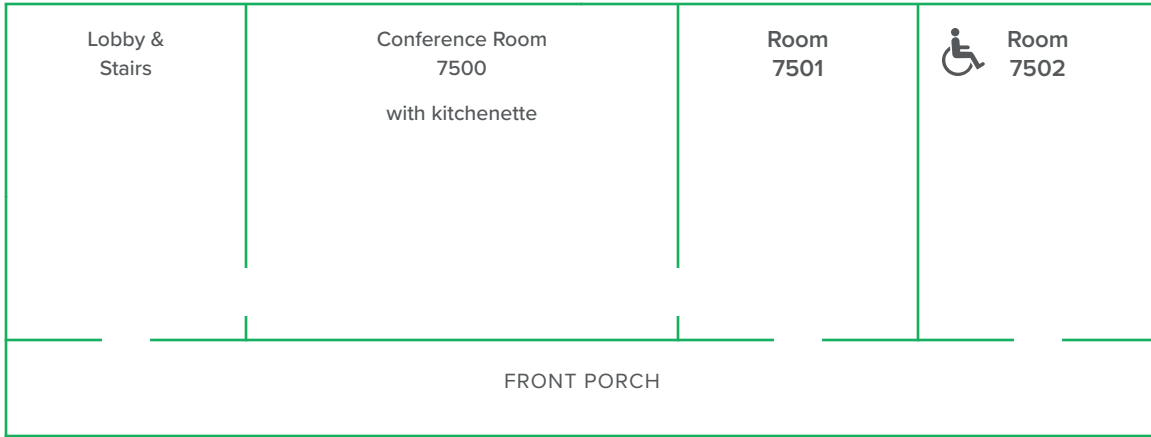

Shirey Lodge

2 floors with 30 total capacity

1ST FLOOR – 6 PERSON CAPACITY

2 ROOMS – 2 QUEEN BEDS, 2 TWIN BEDS

Telephone service and TV's available in every room, including conference rooms.

7501: queen bed _____