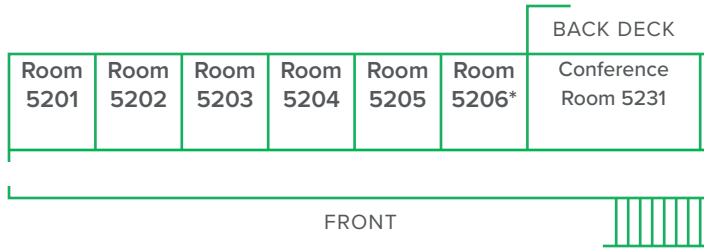

Mountain Ridge

2 floors with 174 total capacity

1ST FLOOR – 60 PERSON CAPACITY

10 ROOMS – 10 FULL BEDS, 20 TWIN BUNKS

* telephone service available

bedding for bunk beds is provided at the foot of the bed

5201: full bed _____