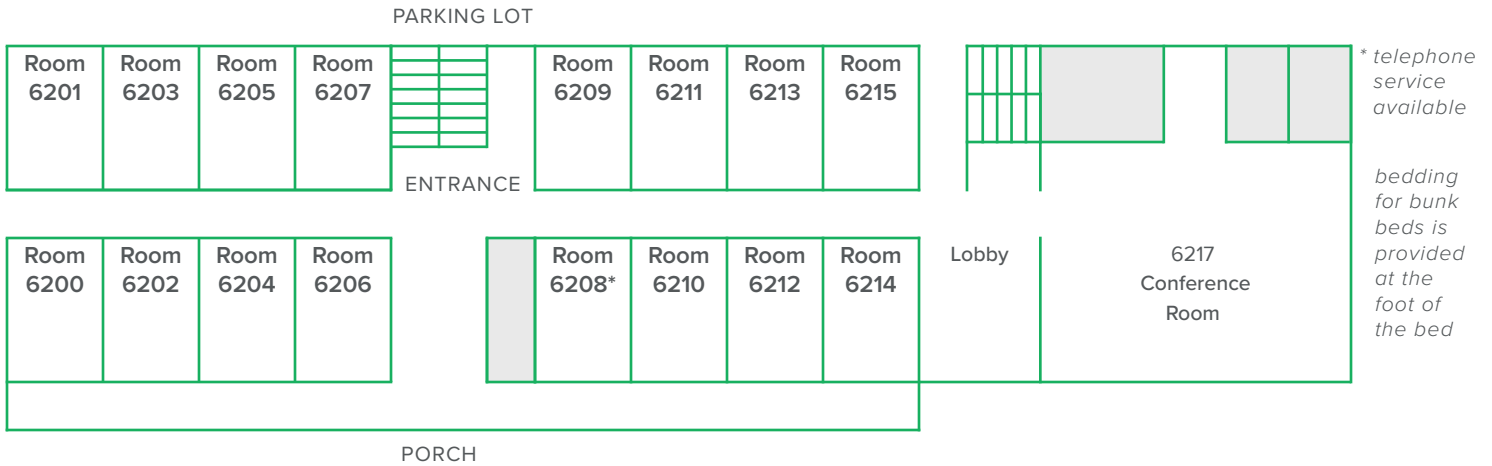

2ND FLOOR – 80 PERSON CAPACITY

16 ROOMS – 16 TWIN BUNKS, 16 TWIN/FULL BUNKS

* telephone service available

bedding for bunk beds is provided at the foot of the bed

<p>6200: twin bunk _____</p> <p>twin/full bunk _____</p>	<p>6202: twin bunk _____</p> <p>twin/full bunk _____</p>	<p>6204: twin bunk _____</p> <p>twin/full bunk _____</p>	<p>6206: twin bunk _____</p> <p>twin/full bunk _____</p>	<p>6208: twin bunk _____</p> <p>twin/full bunk _____</p>	<p>6210: twin bunk _____</p> <p>twin/full bunk _____</p>	<p>6212: twin bunk _____</p> <p>twin/full bunk _____</p>	<p>6214: twin bunk _____</p> <p>twin/full bunk _____</p>
---	---	---	---	---	---	---	---